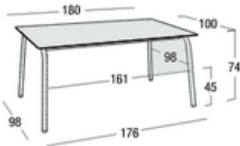

cm 152x75x83h (hs cm 35+10)

Art. 9743

cm 207x75x83h (hs cm 35+10)

Art. 9745

cm 71x71x36h

Art. 9746

cm 120x71x36h

Art. 9748

cm 32x25x4h

Art. 9749

cm 90x205x35h (hs cm 35+5)

Art. 9749R

cm 97x213x35h (hs cm 35+5)

Art. 9765

cm 207x153x85h (hs cm 26+15)

Art. 9766

cm 207x153x85h (hs cm 26+15)

CENTRO *mobili*
TALIANSKY NÁBYTOK
since 1992

CENTRO MOBILI s.r.o., Bratislavská 1016, 911 05 Trenčín,
+421 905 566 809, nabytok@centromobili.sk

PORTOFINO

Art. 9767
cm 230x153x200h (hs cm
26+15)

Art. 9768
cm 230x153x200h (hs cm
26+15)

Art. 9769D/9769S
cm 48,5x32x26h

Art. 9775
cm 100x180x74h

Art. 9776/9777/9778
cm 110x220/260/300x74h

Art. 9779
cm 100x180x74h (cm 100x230
ext)

Art. 9771
cm 50x53x94,5h (hs cm 75)