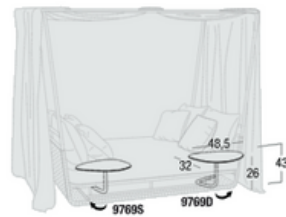

cm 152x75x83h (hs cm 35+10)

Art. 9743

cm 207x75x83h (hs cm 35+10)

Art. 9745

cm 71x71x36h

Art. 9746

cm 120x71x36h

Art. 9748

cm 32x25x4h

Art. 9749

cm 90x205x35h (hs cm 35+5)

Art. 9749R

cm 97x213x35h (hs cm 35+5)

Art. 9765

cm 207x153x85h (hs cm 26+15)

Art. 9766

cm 207x153x85h (hs cm 26+15)

CENTRO *mobili*
TALIANSKY NÁBYTOK
since 1992

CENTRO MOBILI s.r.o., Bratislavská 1016, 911 05 Trenčín,
+421 905 566 809, nabytok@centromobili.sk

PORTOFINO

Art. 9767
cm 230x153x200h (hs cm
26+15)

Art. 9768
cm 230x153x200h (hs cm
26+15)

Art. 9769D/9769S
cm 48,5x32x26h

Art. 9775
cm 100x180x74h

Art. 9776/9777/9778
cm 110x220/260/300x74h

Art. 9779
cm 100x180x74h (cm 100x230
ext)

Art. 9771
cm 50x53x94,5h (hs cm 75)