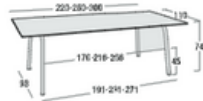

cm 32x25x4h

Art. 9749

cm 90x205x35h (hs cm 35+5)

Art. 9749R

cm 97x213x35h (hs cm 35+5)

Art. 9765

cm 207x153x85h (hs cm 26+15)

Art. 9766

cm 207x153x85h (hs cm 26+15)

CENTRO *mobili*
TALIANSKY NÁBYTOK
since 1992

CENTRO MOBILI s.r.o., Bratislavská 1016, 911 05 Trenčín,
+421 905 566 809, nabytok@centromobili.sk

PORTOFINO

Art. 9767
cm 230x153x200h (hs cm
26+15)

Art. 9768
cm 230x153x200h (hs cm
26+15)

Art. 9769D/9769S
cm 48,5x32x26h

Art. 9775
cm 100x180x74h

Art. 9776/9777/9778
cm 110x220/260/300x74h

Art. 9779
cm 100x180x74h (cm 100x230
ext)

Art. 9771
cm 50x53x94,5h (hs cm 75)