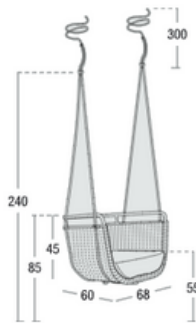

cm 32x25x4h

Art. 9749

cm 90x205x35h (hs cm 35+5)

Art. 9749R

cm 97x213x35h (hs cm 35+5)

Art. 9765

cm 207x153x85h (hs cm 26+15)

Art. 9766

cm 207x153x85h (hs cm 26+15)

CENTRO *mobili*
TALIANSKY NÁBYTOK
since 1992

CENTRO MOBILI s.r.o., Bratislavská 1016, 911 05 Trenčín,
+421 905 566 809, nabytok@centromobili.sk

PORTOFINO

Art. 9767
cm 230x153x200h (hs cm
26+15)

Art. 9768
cm 230x153x200h (hs cm
26+15)

Art. 9769D/9769S
cm 48,5x32x26h

Art. 9775
cm 100x180x74h

Art. 9776/9777/9778
cm 110x220/260/300x74h

Art. 9779
cm 100x180x74h (cm 100x230
ext)

Art. 9771
cm 50x53x94,5h (hs cm 75)

Art. 9770S
cm 68x60x45h

Art. 9770
cm 68x60x45h

CENTRO *mobili*
TALIANSKY NÁBYTOK
since 1992

CENTRO MOBILI s.r.o., Bratislavská 1016, 911 05 Trenčín,
+421 905 566 809, nabytok@centromobili.sk