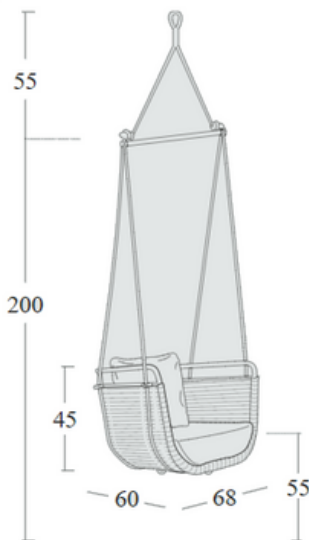

PORTOFINO

Art. 9740

cm 55x57x85h (hs cm 45+2)

Art. 9740B

cm 61x57x85h (hs cm 45+2)

Art. 9741

cm 75x75x83h (hs cm 35+10)

Art. 9742

cm 32x25x4h

Art. 9749

cm 90x205x35h (hs cm 35+5)

Art. 9749R

cm 97x213x35h (hs cm 35+5)

Art. 9765

cm 207x153x85h (hs cm 26+15)

Art. 9766

Art. 9768
cm 230x153x200h (hs cm
26+15)

Art. 9769D/9769S
cm 48,5x32x26h

Art. 9775
cm 100x180x74h

Art. 9776/9777/9778
cm 110x220/260/300x74h

Art. 9779
cm 100x180x74h (cm 100x230
ext)

Art. 9771
cm 50x53x94,5h (hs cm 75)

Art. 9770S
cm 68x60x45h

Art. 9770
cm 68x60x45h

CENTRO *mobili*
TALIANSKY NÁBYTOK
since 1992

CENTRO MOBILI s.r.o., Bratislavská 1016, 911 05 Trenčín,
+421 905 566 809, nabytok@centromobili.sk