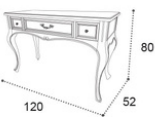

Writing desk
Scrivania
Туалетный стол