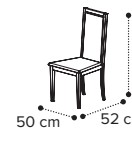

Sedia Roma "Liscia"
Chair Roma "Liscia"
Стул Roma "Liscia"