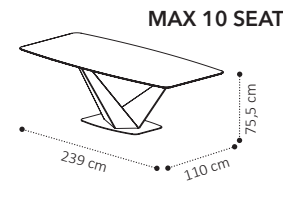

CERAMIC TOPS FINISH: CALACATTA GOLD OTHER FINISHES +10%

m³ 1.10 Kg. 248 Box. 3