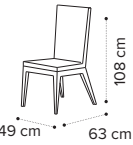

ELITE DAY

SEDIE / CHAIRS / СТУЛЬЯ * FIRE RETARDANT +5%

Sedia Flute "Plain"
Chair Flute "Plain"
Стул Flute "Plain"