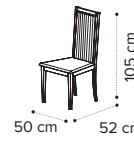

Sedia Roma "Stripe"
Chair Roma "Stripe"
Стул Roma "Stripe"