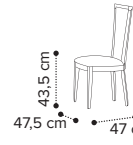

Sedia Regina
Chair Regina
Стул Regina

SCARLET 04	m³ 0.25	Kg. 9.8	Box. 1x2
	m³ 0.25	Kg. 9.8	Box. 1x2
	m³ 0.25	Kg. 9.87	Box. 1x2
	m³ 0.43	Kg. 9.75	Box. 1x2
	m³ 0.43	Kg. 9.7	Box. 1x2
	m³ 0.43	Kg. 9.65	Box. 1x2