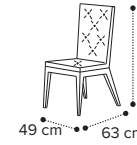

m³ 0.76 Kg. 160 Box. 3

m³ 0.70 Kg. 165.50 Box. 3

m³ 0.64 Kg. 132 Box. 3

CERAMIC TOPS FINISH: CALACATTA GOLD OTHER FINISHES +10%

m³ 1.10 Kg. 248 Box. 3

m³ 1.04 Kg. 214.50 Box. 3

Tavolo L.200cm.con 1 prolunga Table W.200cm with 1 extension

Стол 200 см с 1 внутренней вставкой

ELITE DAY

SEDIE / CHAIRS / СТУЛЬЯ * FIRE RETARDANT +5%

Sedia Flute "Plain"
Chair Flute "Plain"
Стул Flute "Plain"

Sedia Flute "Stripe"
Chair Flute "Stripe"
Стул Flute "Stripe"