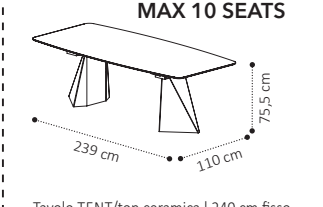

CERAMIC TOPS FINISH: CALACATTA GOLD OTHER FINISHES +10%

m³ 0.82 Kg. 193.50 Box. 3