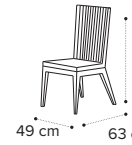

Sedia Flute "Stripe"
Chair Flute "Stripe"
Стул Flute "Stripe"