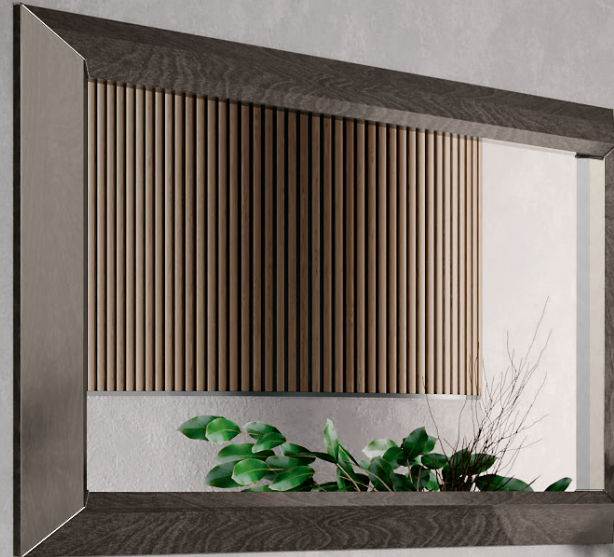

## MIRAGE BED

SILVER BIRCH

 camelgroup®  
ARREDO ITALIANO

Headboard MIRAGE brings a fresh glamorous new look to the Elite Bedroom. The headboard upholstered in fabric features elegant, geometric lines created utilizing a unique, handcrafted double stitching technique. Diamond shaped frames joined 45 degrees by nickel plates are the motif of the Day and Night Elite collection.

Pouf, bench, chair and headboard are upholstered utilizing a special ecological microfiber which looks like real leather. Containing no ingredients of animal origin, it is the true "vegan" alternative to leather.

The diffused light effect, creates a relaxing atmosphere and is perfect for reading.

The on/off, with integrated dimmer switch, is located on both sides of Bed MIRAGE and in the BOISERIE headboard.

LED strip: 3000°K warm white, 9 watt and 280 led per metre, 640 lumen.