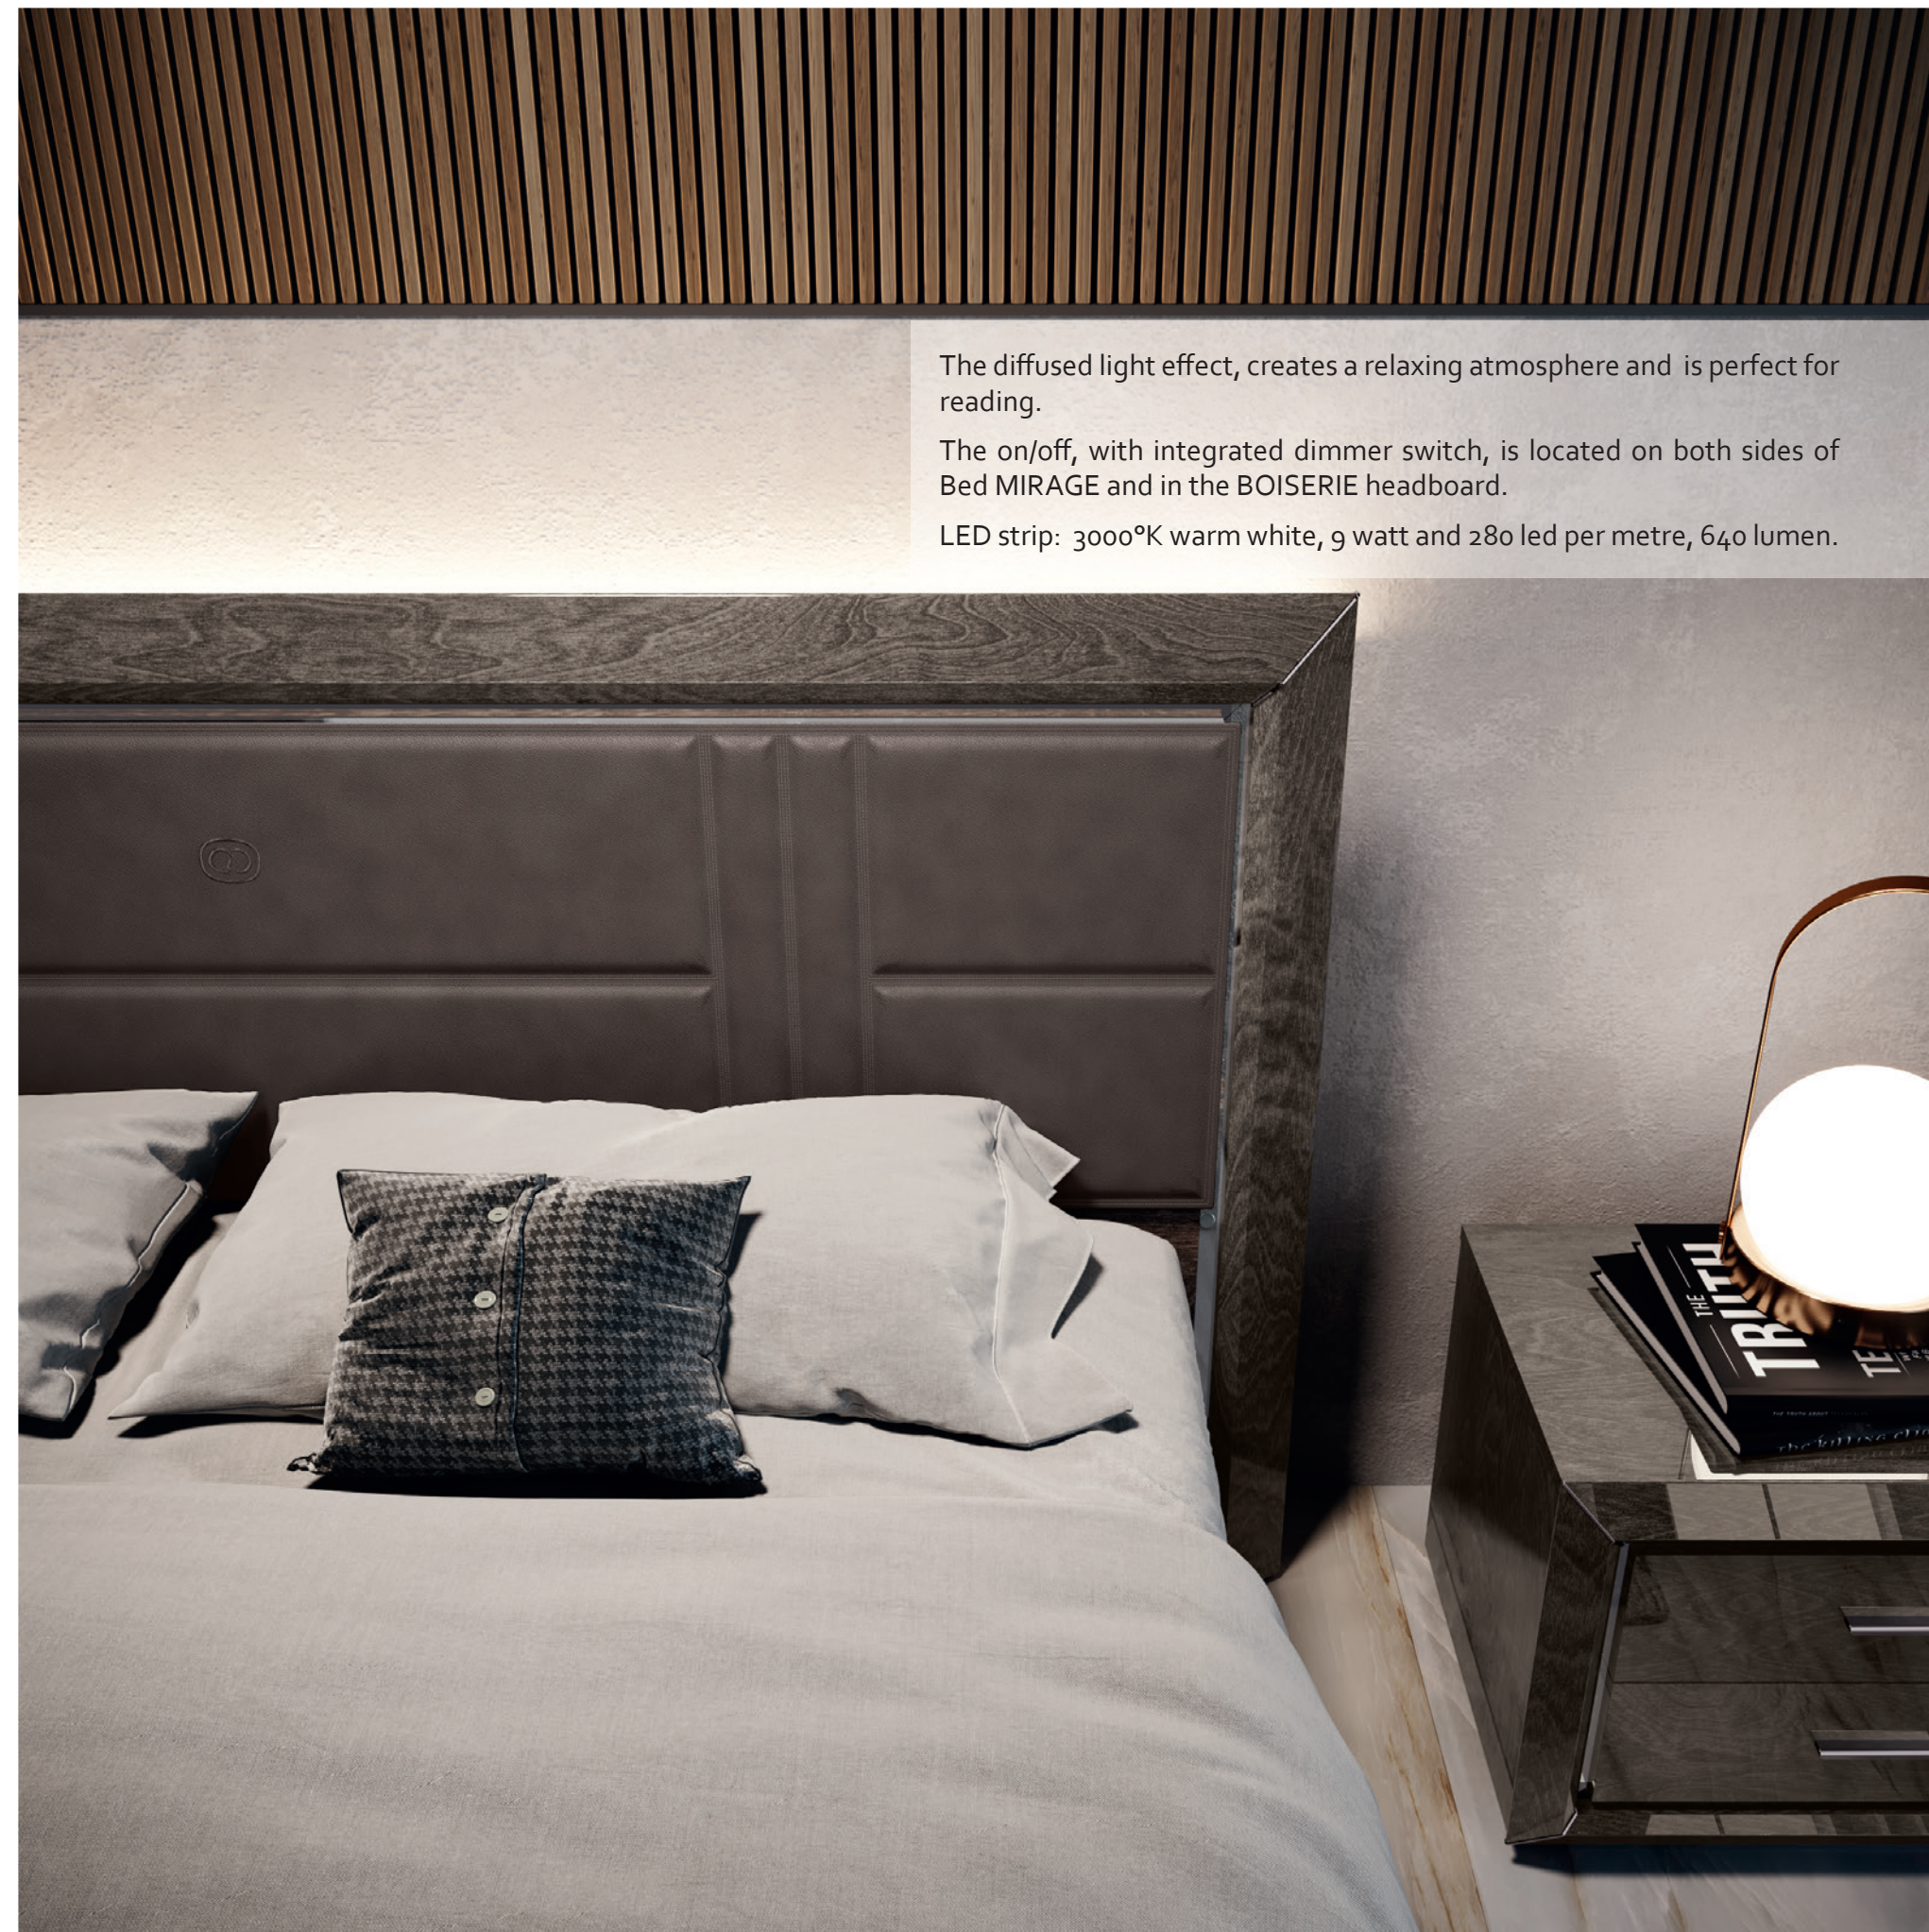

## MIRAGE BED

SILVER BIRCH

 camelgroup®  
ARREDO ITALIANO

Headboard MIRAGE brings a fresh glamorous new look to the Elite Bedroom. The headboard upholstered in fabric features elegant, geometric lines created utilizing a unique, handcrafted double stitching technique. Diamond shaped frames joined 45 degrees by nickel plates are the motif of the Day and Night Elite collection.

The diffused light effect, creates a relaxing atmosphere and is perfect for reading.

The on/off, with integrated dimmer switch, is located on both sides of Bed MIRAGE and in the BOISERIE headboard.

LED strip: 3000°K warm white, 9 watt and 280 led per metre, 640 lumen.