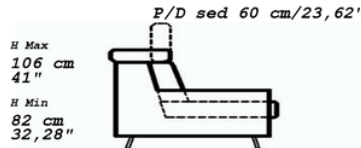

MOTTETTO

A/H
Brc/Arm
60 cm
23,62"

H Piede
12 cm
4,72"

H Max
106 cm
41"
H Min
82 cm
32,28"

H SED
47 cm
18,50"

P/D min 113 cm/44,48"
P/D max 174 cm/68,50"

P/D min 113 cm/44,48"
P/D max 174 cm/68,50"

2005

2009

2025

2100

CODE 05 LITTLE CUSHION

	cm	inch
L/W	40	/15,74"
A/H	40	/15,74"
P/D	0	

CODE 05 BIG CUSHION

	cm	inch
L/W	60	/23,62"
A/H	10	/3,93"
P/D	60	/23,62"

ARMLESS STORAGE JOLLY