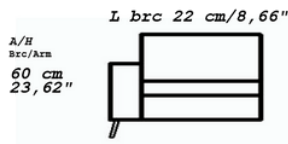

MOTTETTO

A/H
Brc/Arm
60 cm
23,62"

H Piede
12 cm
4,72"

H Max
106 cm
41"
H Min
82 cm
32,28"

H SED
47 cm
18,50"

P/D min 113 cm/44,48"
P/D max 174 cm/68,50"

P/D min 113 cm/44,48"
P/D max 174 cm/68,50"

2005

2009

2025

2100

CODE 05 LITTLE CUSHION

	cm	inch
L/W	40	/15,74"
A/H	40	/15,74"
P/D	0	

CODE 05 BIG CUSHION

	cm	inch
L/W	60	/23,62"
A/H	10	/3,93"
P/D	60	/23,62"

ARMLESS STORAGE JOLLY