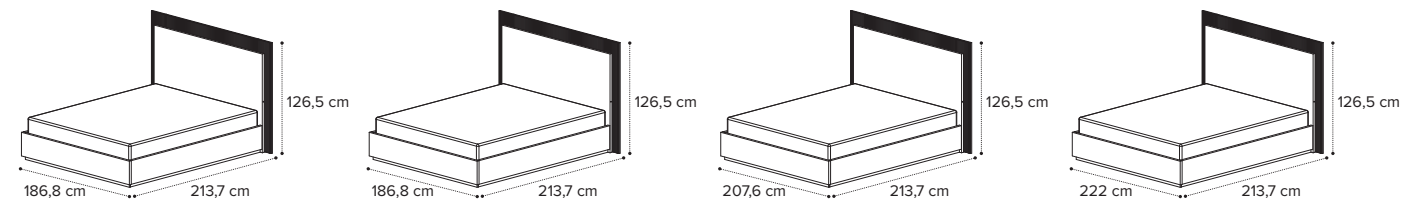

frame and mattress are not included

Letto ONYX QS 154
Bed ONYX QS 154
Кровать ONYX QS 154

Letto ONYX 160X200
Bed ONYX 160X200
Кровать ONYX 160X200

Letto ONYX 180X200
Bed ONYX 180X200
Кровать ONYX 180X200

Letto ONYX KS 195
Bed ONYX KS 195
Кровать ONYX KS 195