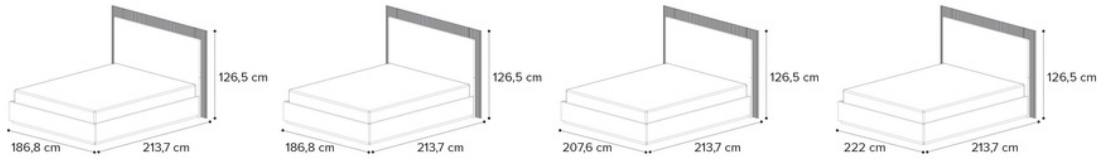

ONYX

frame and mattress are not included