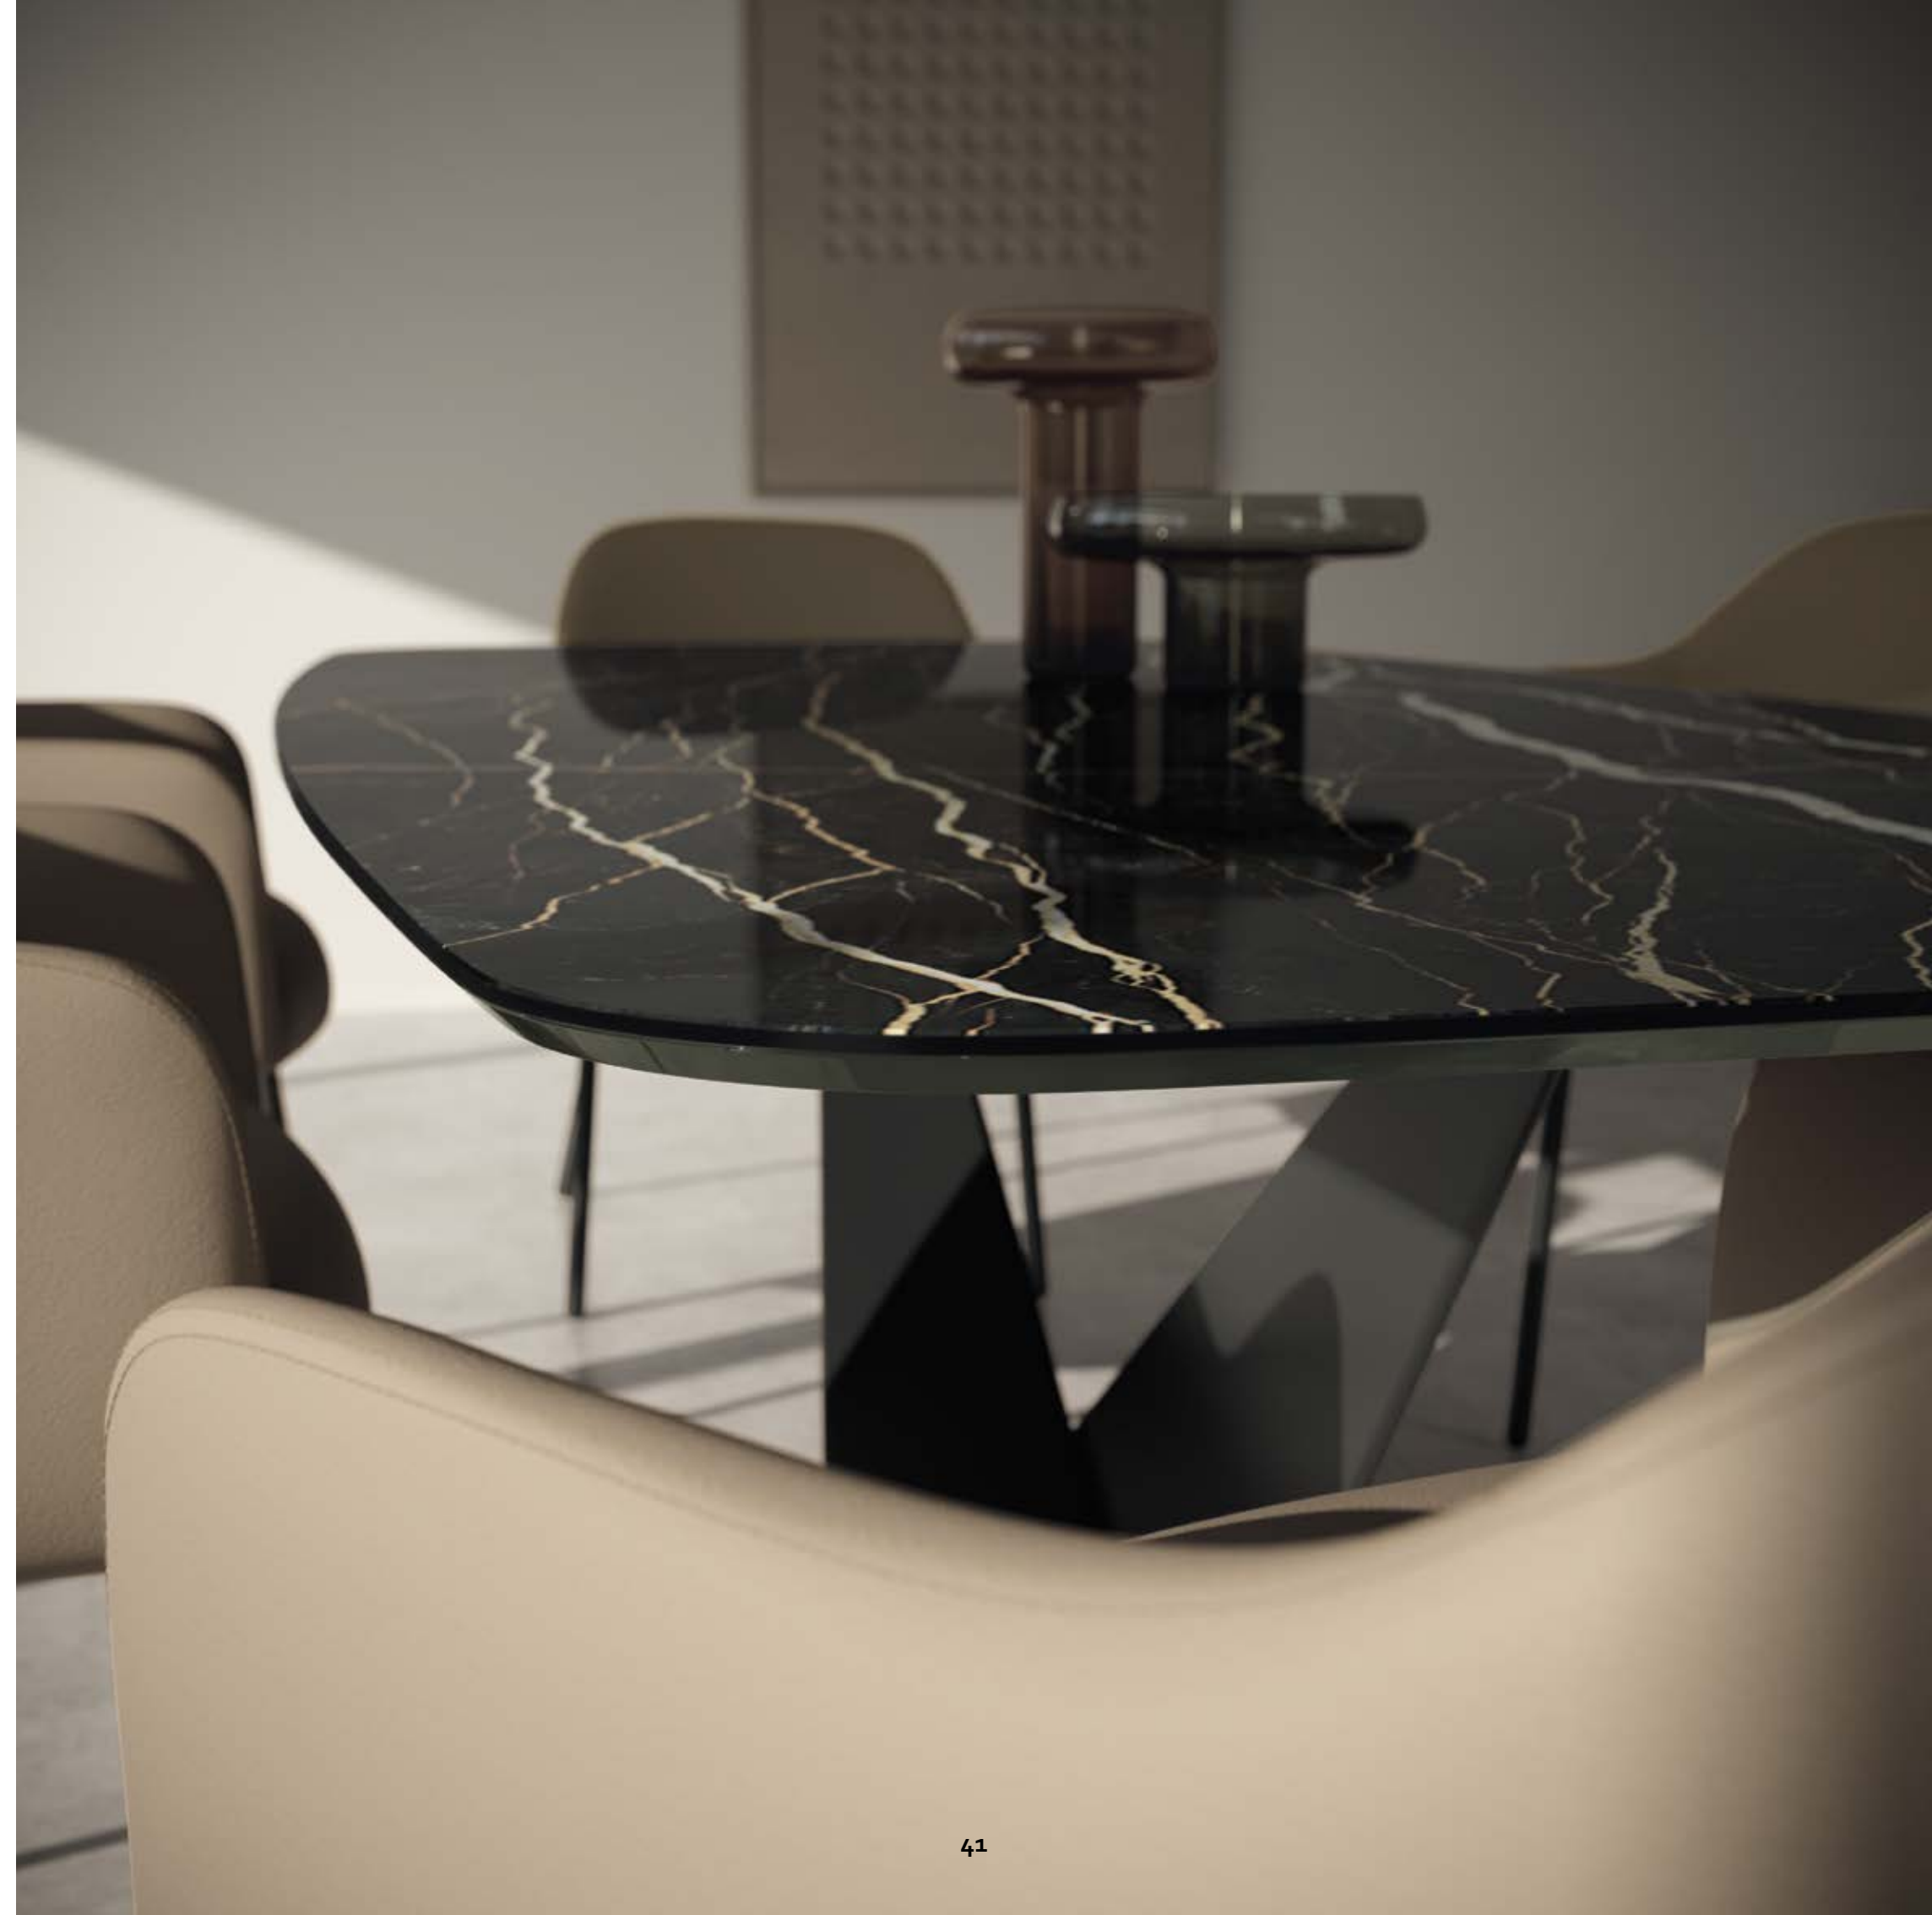

Chair ELVIS with a sleek manganese-colored satin metal frame and legs, featuring a comfortable, semi-circular armchair-style seat. It can be upholstered in either luxurious velvet (Riv Velvet 16) or soft eco leather (TIME 800).

Стул ELVIS с элегантной рамой и ножками из сатирированного металла цвета марганца, оснащён удобным полукруглым сиденьем в стиле кресла. Может быть обит роскошным бархатом (Riv Velvet 16) или мягкой эко-кожей (TIME 800).